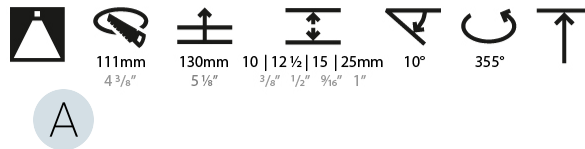

ELECTRICAL

Lamp Type: LED (Zhaga Standard)
Input Wattage (W): 15.5
Total Output Wattage (W): 14.5
Dimming: Tri-Mode (Non-Dimming and Phase Dimming (120Vac only) and 0-10V Dimming)
Driver Included: No
Driver Location: Recessed Housing
Driver Type: Constant Current - Universal
Driver Class: Class 2
Housing: See components
Input Voltage (V): 120 - 277
Constant Current (MA): 500

LED

Number of LEDs: 1
Color Temperature (°K): 2700 / 3000 / 3500 / 4000
Max. Delivered Lumen (lm): 940 / 980 / 1029 / 1050
Nominal Lumen (lm): 1386 / 1438 / 1511 / 1542
CRI: >90 CRI
Efficiency (%): 87.9 / 88.4 / 87.9
Lamp Life (hrs): 50000
Upon Request: RGB-W Tunable White Special Color Temperature Special LED

OPTICAL

Reflector: 20 / 40 / 60
Adjustability: Rotational 355°; Tilt 10°
Upon Request: Special Beam Angles

RATINGS AND CERTIFICATIONS

Zaneen Group Inc. © 2024, T 1800-388-3382, F 416-247-9319, www.zaneen.com
Certified By: Certified for North American Standards
Available for International specifications by adding "INT" at the end of the existing Model #. For assistance on 'custom' specifications, contact zteam@zaneen.com.
IP Rating: IP20
If a conflict occurs to supply the best product, we reserve the right to change specifications or materials without notice. The most recent specification sheets are found at zaneen.com